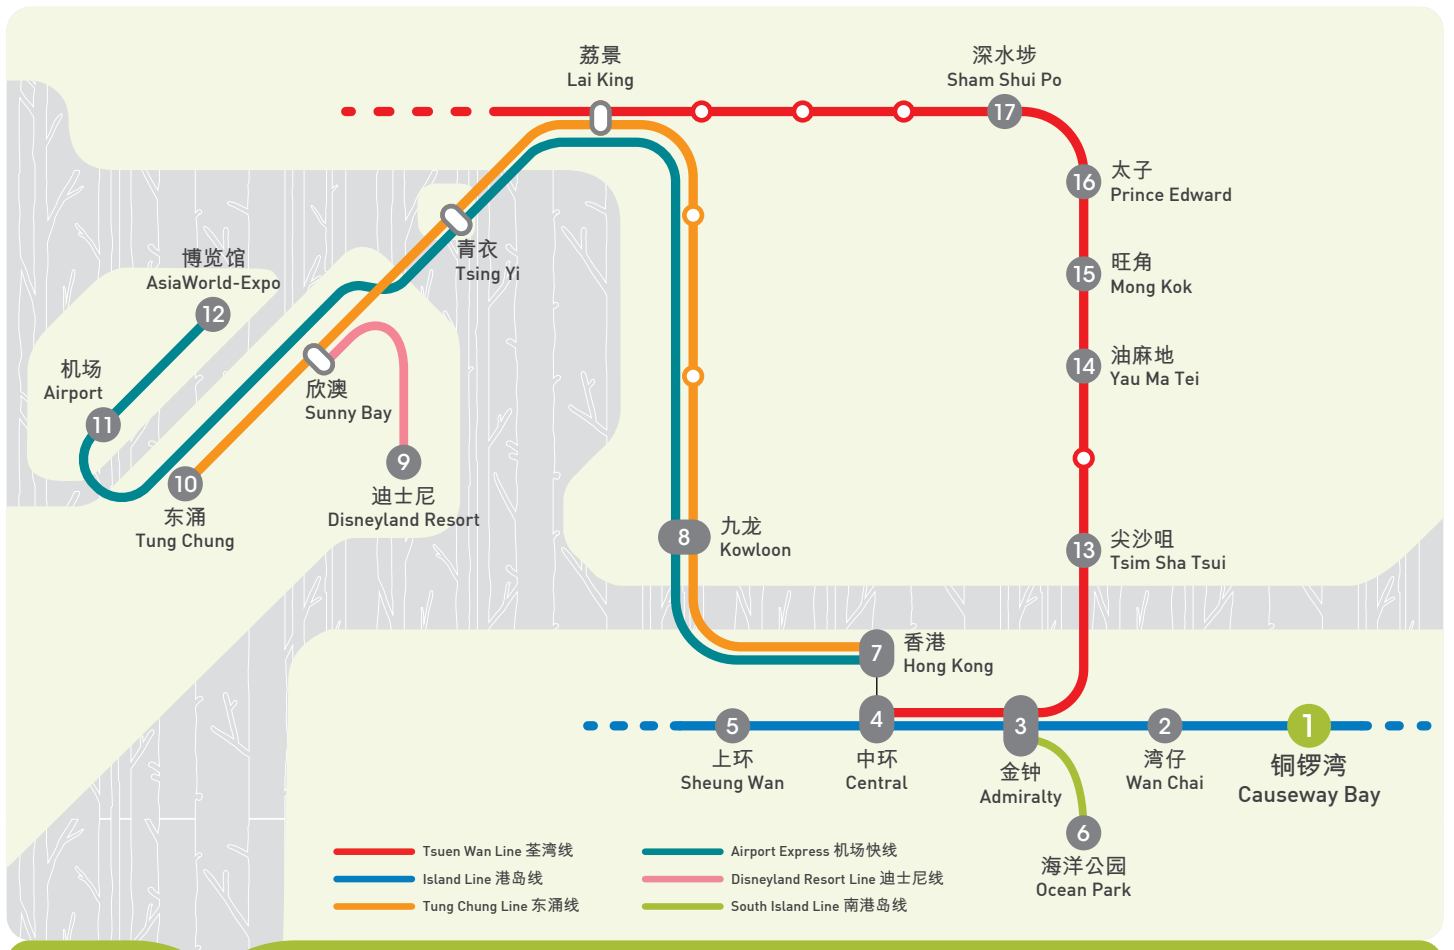

MTR Station

1. **1 Causeway Bay 铜锣湾**
   - SOGO 崇光(香港)百货
   - Lee Gardens 利园
   - Times Square 时代广场
   - Hysan Place 希慎广场
2. **2 Wan Chai 湾仔**
   - Hong Kong Convention and Exhibition Centre 香港会议展览中心
   - Golden Bauhinia Square 金紫荆广场
   - Starstreet Precinct 星街小区
   - Lee Tung Avenue 利东街
   - Wanchai Computer Centre 湾仔电脑城
3. **3 Admiralty 金钟**
   - Peak Tram Lower Terminus 山顶缆车总站
   - Pacific Place 太古广场
4. **4 Central 中环**
   - Lan Kwai Fong 兰桂坊
   - SoHo 荷南美食区
   - PMQ 元创坊
   - Landmark 置地广场
5. **5 Sheung Wan 上环**
   - Hong Kong-Macau Ferry Terminal 港澳客运码头
   - Dried Seafood Street 海味参茸燕窝街
   - Man Mo Temple 文武庙
   - Hollywood Road and Upper Lascar Row [Antiques Street] 荷里活道及摩罗上街(古董街)
6. **6 Ocean Park 海洋公园**
   - Ocean Park Hong Kong 香港海洋公园
7. **7 Hong Kong 香港**
   - IFC Mall 国际金融中心商场
   - Central Ferry Piers 中环码头
   - Airport Express 机场快线
8. **8 Kowloon 九龙**
   - sky100 天际100
   - Elements 圆方
   - West Kowloon Waterfront Promenade 西九龙海滨长廊
   - Airport Express 机场快线
9. **9 Disneyland Resort 迪士尼**
   - Hong Kong Disneyland 香港迪士尼乐园
10. **10 Tung Chung 东涌**
    - Citygate Outlets 东荟城名店仓
    - Ngong Ping 360 昂坪360
    - The Big Buddha and Po Lin Monastery 天坛大佛和宝莲禅寺
11. **11 Airport 机场**
    - Hong Kong International Airport 香港国际机场
12. **12 AsiaWorld-Expo 博览馆**
    - AsiaWorld-Expo 亚洲国际博览馆
13. **13 Tsim Sha Tsui 尖沙咀**
    - Harbour City 海港城
    - HK Museum of Art 香港艺术馆
    - HK Cultural Centre 香港文化中心
    - HK Space Museum 香港太空馆
    - HK Science Museum 香港科学馆
    - HK Museum of History 香港历史博物馆
    - Tsim Sha Tsui Star Ferry Pier 尖沙咀天星码头
    - Hong Kong-China Ferry Terminal 中国客运码头
    - Avenue of Stars 星光大道
14. **14 Yau Ma Tei 油麻地**
    - Temple Street Night Market 庙街夜市
    - Jade Market and Jade Street 玉器市场及玉器街
15. **15 Mongkok 旺角**
    - Ladies' Market 女人街
    - Fa Yuen Street (Sneakers Street) 花园街(波鞋街)
    - Langham Place 朗豪坊
16. **16 Prince Edward 太子**
    - Flower Market 花墟
17. **17 Sham Shui Po 深水埗**
    - Apliu Street [Electronics] 鸭寮街(电子用品街)

DISCLAIMER: This map is for reference only. Hotel Ease Access • Wan Chai does not guarantee the accuracy, adequacy, completeness or usefulness of any landmark map information. Hotel Ease Access • Wan Chai provides this information on an "as is" basis without warranty of any kind and assumes no responsibility for anyone's use of information. 免责声明: 本地图仅供参考, 旭逸雅捷酒店•湾仔并不保证任何地标地图信息的准确性、充分性、完整性及有效性。旭逸雅捷酒店•湾仔只基于「现况」而提供这些信息及不作任何形式的担保, 并不对任何人使用这信息承担任何责任。