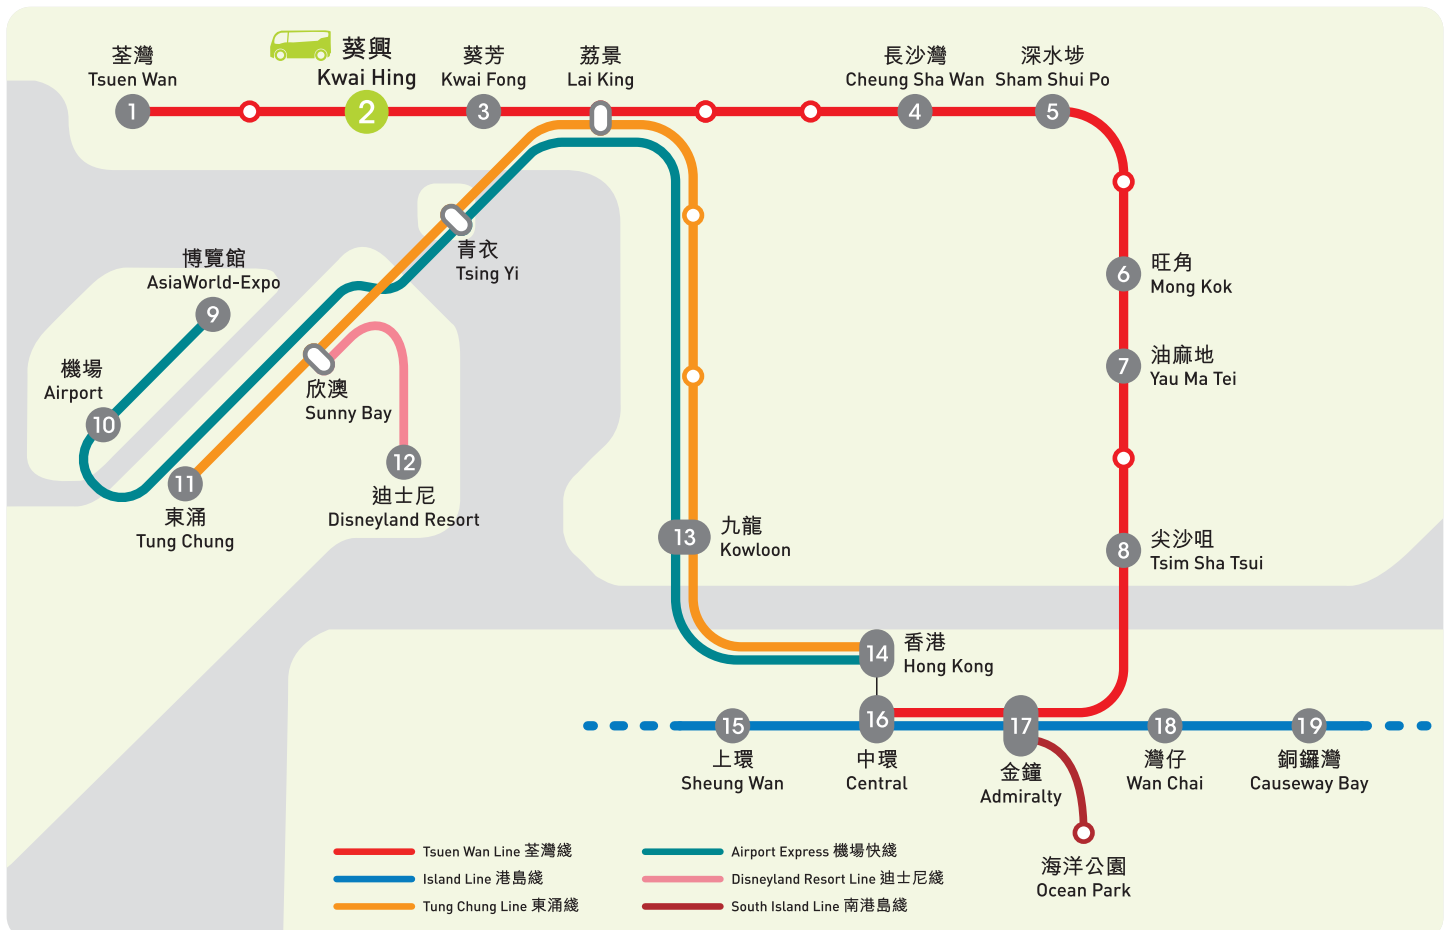

MTR Station

1. **1 Tsuen Wan 荃灣**
   - Sam Tung Uk Museum 三棟屋博物館
   - Citistore (Tsuen Wan) 千色店(荃灣)
   - Citywalk 荃新天地
   - Tsuen Wan Plaza 荃灣廣場
   - Luk Yeung Galleria 綠楊坊
2. **2 Kwai Hing 葵興**
   - KC100 (Florentia Village 佛羅倫斯小鎮 Outlet)
   - Kowloon Commerce Centre 九龍貿易中心
3. **3 Kwai Fong 葵芳**
   - Metroplaza 新都會廣場
   - Kwai Chung Plaza 葵涌廣場
   - Kwai Tsing Theatre 葵青劇院
4. **4 Cheung Sha Wan 長沙灣**
   - Lei Cheng Uk Han Tomb Museum 李鄭屋漢墓博物館
5. **5 Sham Shui Po 深水埗**
   - Apliu Street (Electronics) 鴨寮街(電子用品街)
   - Golden Computer Arcade 黃金電腦商場
   - Golden Computer Centre 高登電腦中心
   - Dragon Centre 西九龍中心
   - Cheung Sha Wan Road (Fashion) 長沙灣道(時裝街)
6. **6 Mong Kok 旺角**
   - Ladies' Market 女人街
   - Fa Yuen Street (Sneakers Street) 花園街(波鞋街)
   - Sin Tat Plaza 先達廣場
   - Langham Place 朗豪坊
7. **7 Yau Ma Tei 油麻地**
   - Temple Street Night Market 廟街夜市
   - Jade Market and Jade Street 玉器市場及玉器街
8. **8 Tsim Sha Tsui 尖沙咀**
   - Harbour City 海港城
   - HK Museum of Art 香港藝術館
   - HK Cultural Centre 香港文化中心
   - HK Space Museum 香港太空館
   - HK Science Museum 香港科學館
   - HK Museum of History 香港歷史博物館
   - Tsim Sha Tsui Star Ferry Pier 尖沙咀天星碼頭
   - Hong Kong-China Ferry Terminal 中國客運碼頭
   - Avenue of Stars 星光大道
9. **9 AsiaWorld-Expo 博覽館**
   - AsiaWorld-Expo 亞洲國際博覽館
10. **10 Airport 機場**
    - Hong Kong International Airport 香港國際機場
11. **11 Tung Chung 東涌**
    - Citygate Outlets 東薈城名店倉
    - Ngong Ping 360 昂坪360
    - The Big Buddha and Po Lin Monastery 天壇大佛和寶蓮禪寺
12. **12 Disneyland Resort 迪士尼**
    - Hong Kong Disneyland 香港迪士尼樂園
13. **13 Kowloon 九龍**
    - sky100 天際100
    - Elements 圓方
    - West Kowloon Waterfront Promenade 西九龍海濱長廊
    - Airport Express 機場快綫
14. **14 Hong Kong 香港**
    - IFC Mall 國際金融中心商場
    - Central Ferry Piers 中環碼頭
    - Airport Express 機場快綫
15. **15 Sheung Wan 上環**
    - Hong Kong-Macau Ferry Terminal 港澳客運碼頭
    - Dried Seafood Street 海味參茸燕窩街
    - Man Mo Temple 文武廟
16. **16 Central 中環**
    - Lan Kwai Fong 蘭桂坊
    - PMQ 元創方
    - SoHo 荷南美食區
17. **17 Admiralty 金鐘**
    - Peak Tram Lower Terminus 山頂纜車總站
    - Pacific Place 太古廣場
18. **18 Wan Chai 灣仔**
    - Hong Kong Convention and Exhibition Centre 香港會議展覽中心
    - Golden Bauhinia Square 金紫荊廣場
    - Starstreet Precinct 星街小區
19. **19 Causeway Bay 銅鑼灣**
    - SOGO 崇光(香港)百貨
    - Times Square 時代廣場
    - Hysan Place 希慎廣場

DISCLAIMER: This map is for reference only. Hotel Ease • Tsuen Wan and Hotel Ease Access • Tsuen Wan do not guarantee the accuracy, adequacy, completeness or usefulness of any landmark map information. Hotel Ease • Tsuen Wan and Hotel Ease Access • Tsuen Wan provide this information on an "as is" basis without warranty of any kind and assumes no responsibility for anyone's use of information. 免責聲明: 本地圖僅供參考, 旭逸酒店•荃灣及旭逸雅捷酒店•荃灣並不保證任何地圖信息的準確性、充分性、完整性及有效性。旭逸酒店•荃灣及旭逸雅捷酒店•荃灣只基於「現況」而提供這些信息及不作任何形式的擔保, 並不對任何人使用這信息承擔任何責任。