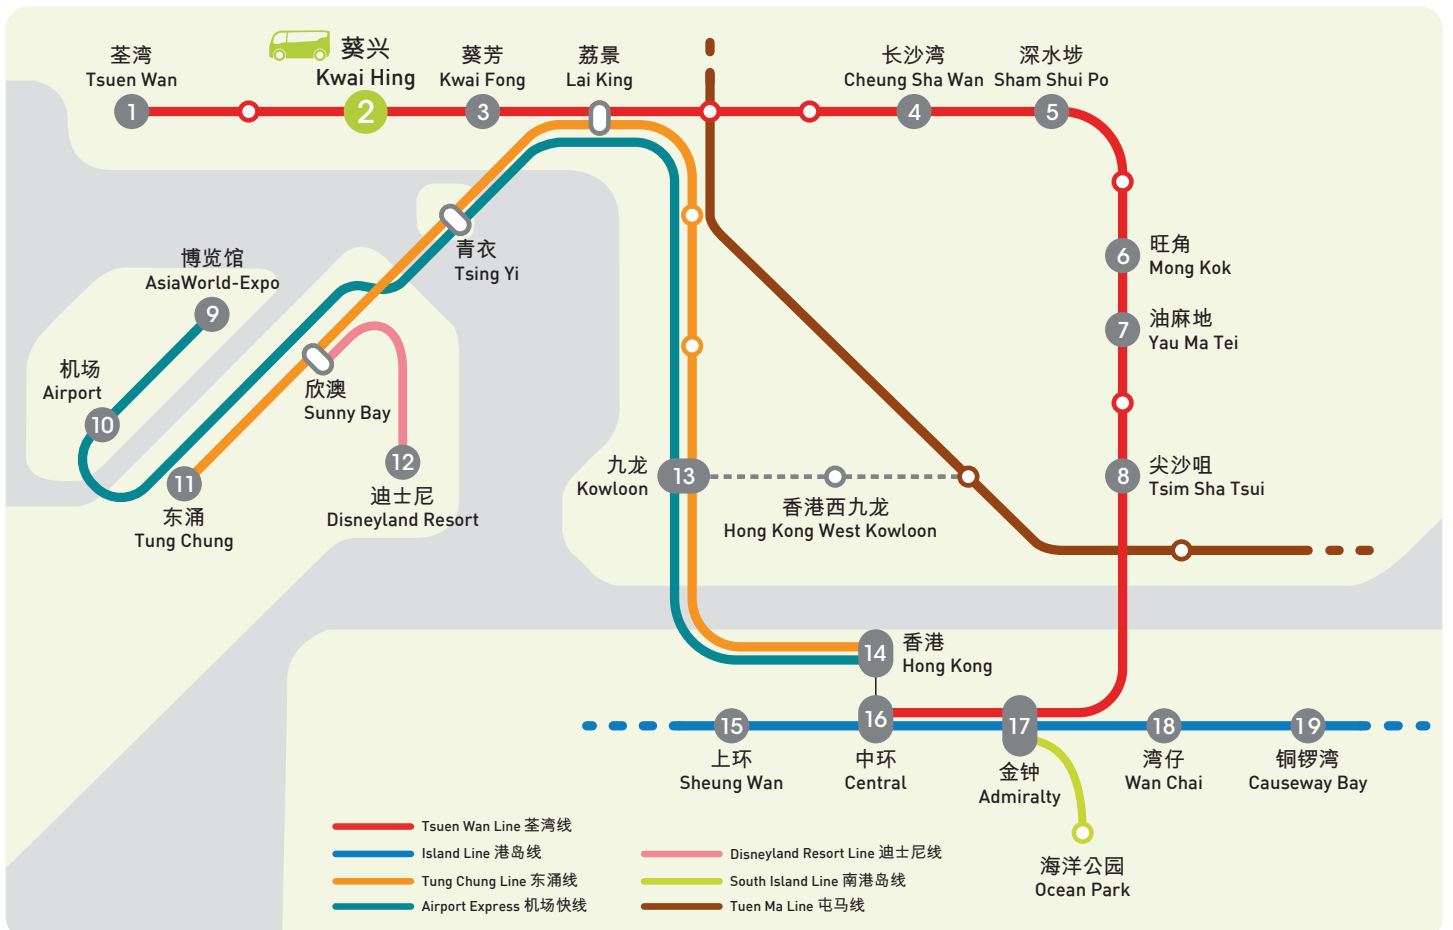

MTR Station

1. **1 Tsuen Wan 荃湾**
   - Sam Tung Uk Museum 三栋屋博物馆
   - Citistore (Tsuen Wan) 千色店(荃湾)
   - Citywalk 荃新天地
   - Tsuen Wan Plaza 荃湾广场
   - Luk Yeung Galleria 绿杨坊
2. **2 Kwai Hing 葵兴**
   - KC100 (Florentia Village 佛罗伦斯小镇 Outlet)
   - Kowloon Commerce Centre 九龙贸易中心
3. **3 Kwai Fong 葵芳**
   - Metroplaza 新都会广场
   - Kwai Chung Plaza 葵涌广场
   - Kwai Tsing Theatre 葵青剧院
4. **4 Cheung Sha Wan 长沙湾**
   - Lei Cheng Uk Han Tomb Museum 李郑屋汉墓博物馆
5. **5 Sham Shui Po 深水埗**
   - Apliu Street (Electronics) 鸭寮街(电子用品街)
   - Golden Computer Arcade 黄金电脑商场
   - Golden Computer Centre 高登电脑中心
   - Dragon Centre 西九龙中心
   - Cheung Sha Wan Road (Fashion) 长沙湾道(时装街)
6. **6 Mong Kok 旺角**
   - Ladies' Market 女人街
   - Fa Yuen Street (Sneakers Street) 花园街(波鞋街)
   - Sin Tat Plaza 先达广场
   - Langham Place 朗豪坊
7. **7 Yau Ma Tei 油麻地**
   - Temple Street Night Market 庙街夜市
   - Jade Market and Jade Street 玉器市场及玉器街
8. **8 Tsim Sha Tsui 尖沙咀**
   - Harbour City 海港城
   - HK Museum of Art 香港艺术馆
   - HK Cultural Centre 香港文化中心
   - HK Space Museum 香港太空馆
   - HK Science Museum 香港科学馆
   - HK Museum of History 香港历史博物馆
   - Tsim Sha Tsui Star Ferry Pier 尖沙咀天星码头
   - Hong Kong-China Ferry Terminal 中国客运码头
   - Avenue of Stars 星光大道
9. **9 AsiaWorld-Expo 博览馆**
   - AsiaWorld-Expo 亚洲国际博览馆
10. **10 Airport 机场**
    - Hong Kong International Airport 香港国际机场
11. **11 Tung Chung 东涌**
    - Citygate Outlets 东荟城名店仓
    - Ngong Ping 360 昂坪360
    - The Big Buddha and Po Lin Monastery 天坛大佛和宝莲禅寺
12. **12 Disneyland Resort 迪士尼**
    - Hong Kong Disneyland 香港迪士尼乐园
13. **13 Kowloon 九龙**
    - sky100 天际100
    - Elements 圆方
    - West Kowloon Waterfront Promenade 西九龙海滨长廊
    - Airport Express 机场快线
14. **14 Hong Kong 香港**
    - IFC Mall 国际金融中心商场
    - Central Ferry Piers 中环码头
    - Airport Express 机场快线
15. **15 Sheung Wan 上环**
    - Hong Kong-Macau Ferry Terminal 港澳客运码头
    - Dried Seafood Street 海味参茸燕窝街
    - Man Mo Temple 文武庙
16. **16 Central 中环**
    - Lan Kwai Fong 兰桂坊
    - PMQ 元创方
    - SoHo 荷南美食区
17. **17 Admiralty 金钟**
    - Peak Tram Lower Terminus 山顶缆车总站
    - Pacific Place 太古广场
18. **18 Wan Chai 湾仔**
    - Hong Kong Convention and Exhibition Centre 香港会议展览中心
    - Golden Bauhinia Square 金紫荆广场
    - Starstreet Precinct 星街小区
19. **19 Causeway Bay 铜锣湾**
    - SOGO 崇光(香港)百货
    - Times Square 时代广场
    - Hysan Place 希慎广场

DISCLAIMER: This map is for reference only. Hotel Ease • Tsuen Wan do not guarantee the accuracy, adequacy, completeness or usefulness of any landmark map information. Hotel Ease • Tsuen Wan provide this information on an "as is" basis without warranty of any kind and assumes no responsibility for anyone's use of information.
免责声明: 本地图仅供参考, 旭逸酒店•荃湾并不保证任何地标地图信息的准确性、充分性、完整性及有效性。旭逸酒店•荃湾只基于「现况」而提供这些信息及不作任何形式的担保, 并不对任何人使用这信息承担任何责任。