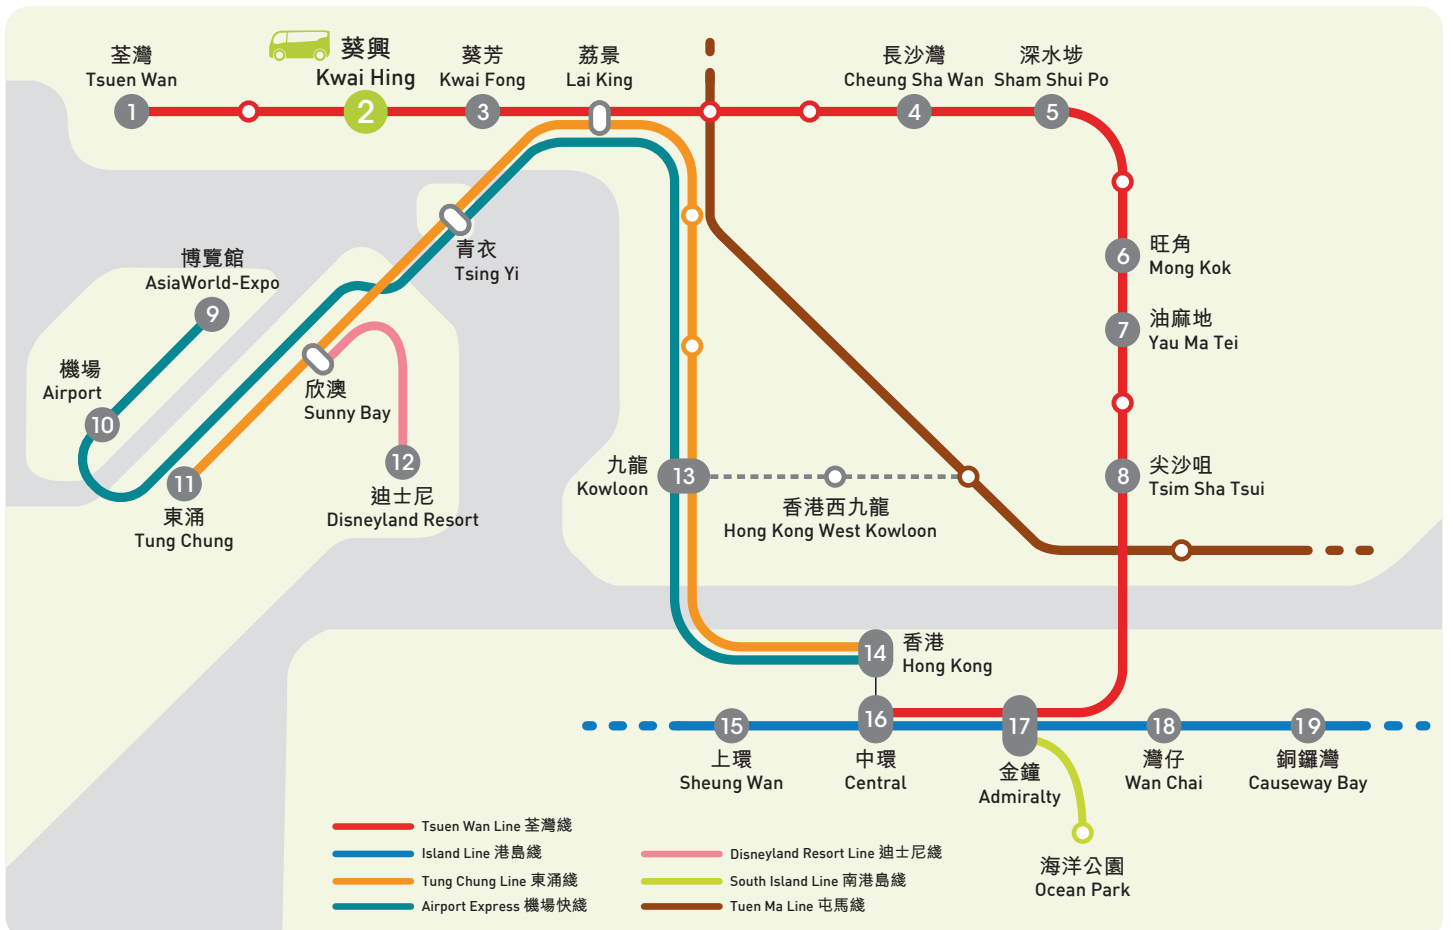

**Pick-Up / Drop-Off Points 候車 / 落車處：**  
Take Exit B in MTR Kwai Hing Station to the covered bus terminus at Sun Kwai Hing Plaza (G/F). Our Hotel Shuttle Bus will be parked near the 7-Eleven convenience store.  
沿港鐵葵興站B出口前往新葵興廣場地下的有蓋巴士總站，酒店穿梭巴士會停泊於7-Eleven便利店旁。

**Terms & conditions 條款及細則**  
Shuttle bus service is only available for Hotel guests. The seating is on a first-come-first-served basis. The shuttle bus schedule and route are subject to change according to the traffic conditions without prior notice. Hotel Ease • Tsuen Wan and Hotel Ease Access • Tsuen Wan will not be liable for any loss or damage arising from or related to the adjustment of frequency and route.  
穿梭巴士服務只供酒店住客使用。座位有限，先到先得。巴士班次及路線會因應交通情況而作出調整，恕不另行通知。旭逸酒店·荃灣及旭逸雅捷酒店·荃灣將不會就實客因巴士班次及路線改動而導致的任何損失負責。

**Complimentary Shuttle Bus Service Schedule 免費穿梭巴士服務時間表**

Hotel Ease • Tsuen Wan 旭逸酒店·荃灣  
To / From MTR Kwai Hing Station 往 / 返港鐵葵興站

Hotel Ease • Tsuen Wan 旭逸酒店·荃灣 / Eat@ease 餐廳		MTR Kwai Hing Station 港鐵葵興站	
8:00	16:00	8:15	16:15
8:30	16:30	8:45	16:45
9:00	17:30	9:15	17:45
9:30	18:00	9:45	18:15
10:00	18:30	10:15	18:45
10:30	19:00	10:45	19:15
11:00	19:30	11:15	19:45
11:30	20:00	11:45	20:15
12:00	20:30	12:15	20:45
12:30	21:00	12:45	21:15
14:00	21:30	14:15	21:45
14:30	22:00	14:45	22:15
15:00	22:30	15:15	22:45
15:30	—	15:45	—